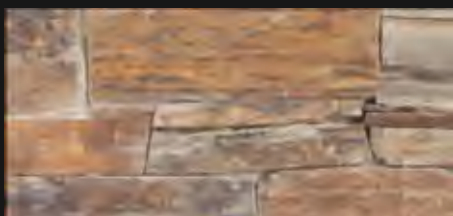

Multicolour Slate