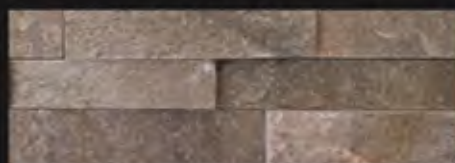

PRODUCT DETAILS

No. of Colours	15
Material	NATURAL STONE
Panel Size	600x150mm
Corner Size	450x150x150mm

SHIMMER

CHUNKY RANGE

Telephone: 03 9888 9888

Email: sales@decorstone.com.au